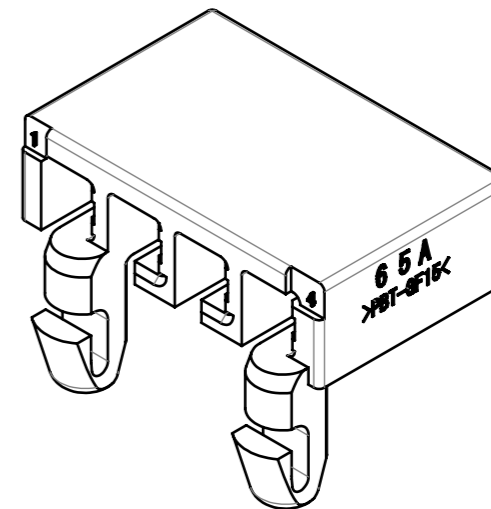

5

IARPB CONNECTOR 2P HOUSING
PARTS NO. V0125-91002-01

IARPB CONNECTOR 3P HOUSING
PARTS NO. V0125-91003-01

IARPB CONNECTOR 4P HOUSING
PARTS NO. V0125-91004-01

IARPB CONNECTOR 5P HOUSING
PARTS NO. V0125-91005-01

IARPB CONNECTOR 6P HOUSING
PARTS NO. V0125-91006-01

NO.	DESCRIPTION	MATERIAL	FINISH/COLOR/REMARKS		
ANGLE	±2°	6 OVER 30 MAX.	±0.3	PROJECTION	SERIES No. R1
6 MAX.	±0.2	30 OVER 120 MAX.	±0.5		
GENERAL TOLERANCE.	120 OVER	±0.5%	TITLE	SCALE	
			IARPB® CONNECTOR HOUSING	5:1	CUSTOMER COPY
				UNIT	
			DWG. No.	mm	I-PEX
			CV0125-9100N	SIZE SHEET	
				A3	REV.
				2/2	4