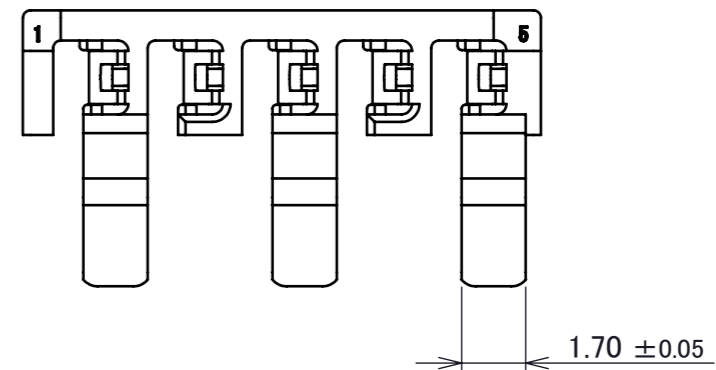

VARIATIONS	PARTS NO.	A	B	C	D
2P	V0125-91002-01	6.20	3.30	-	-
3P	V0125-91003-01	8.70	3.30	5.00	-
4P	V0125-91004-01	11.20	3.30	7.50	-
5P	V0125-91005-01	13.70	3.30	10.0	5.00
6P	V0125-91006-01	16.20	3.80	12.5	7.50

IARPB CONNECTOR 6P HOUSING
PARTS NO. V0125-91006-01

NO.	DESCRIPTION	MATERIAL	FINISH/COLOR/REMARKS		
ANGLE	±2°	6 OVER 30 MAX.	±0.3	PROJECTION	SERIES No. R1
6 MAX.	±0.2	30 OVER 120 MAX.	±0.5		
GENERAL TOLERANCE.	120 OVER	±0.5%	TITLE	SCALE	
			IARPB® CONNECTOR HOUSING	5:1	CUSTOMER COPY
				UNIT	
			DWG. No.	mm	I-PEX
			CV0125-9100N	SIZE SHEET	
				A3	REV.
				2/2	4