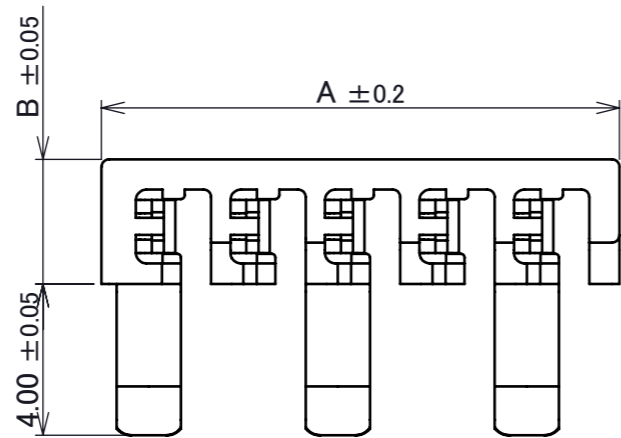

VARIATIONS	PARTS NO.	A	B	C	D
2P	V0125-91002-01	6.20	3.30	-	-
3P	V0125-91003-01	8.70	3.30	5.00	-
4P	V0125-91004-01	11.20	3.30	7.50	-
5P	V0125-91005-01	13.70	3.30	10.0	5.00
6P	V0125-91006-01	16.20	3.80	12.5	7.50

IARPB CONNECTOR 6P HOUSING
PARTS NO. V0125-91006-01

NO.	DESCRIPTION	MATERIAL	FINISH/COLOR/REMARKS		
ANGLE	±2°	6 OVER 30 MAX.	±0.3	PROJECTION	SERIES No. R1
6 MAX.	±0.2	30 OVER 120 MAX.	±0.5		
GENERAL TOLERANCE.	120 OVER	±0.5%	TITLE	SCALE	
			IARPB® CONNECTOR HOUSING	5:1	CUSTOMER COPY
				UNIT	
			DWG. No.	mm	I-PEX
			CV0125-9100N	SIZE SHEET	
				A3	REV.
				2/2	4