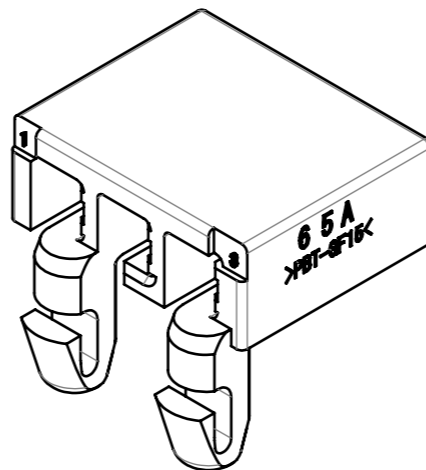

5

IARPB CONNECTOR 2P HOUSING
PARTS NO. V0125-91002-01

IARPB CONNECTOR 3P HOUSING
PARTS NO. V0125-91003-01

IARPB CONNECTOR 4P HOUSING
PARTS NO. V0125-91004-01

IARPB CONNECTOR 5P HOUSING
PARTS NO. V0125-91005-01

IARPB CONNECTOR 6P HOUSING
PARTS NO. V0125-91006-01

NO.	DESCRIPTION	MATERIAL	FINISH/COLOR/REMARKS		
ANGLE	±2°	6 OVER 30 MAX.	±0.3	PROJECTION	SERIES No. R1
6 MAX.	±0.2	30 OVER 120 MAX.	±0.5		
GENERAL TOLERANCE.	120 OVER	±0.5%	TITLE	SCALE	
			IARPB® CONNECTOR HOUSING	5:1	CUSTOMER COPY
				UNIT	
			DWG. No.	mm	I-PEX
			CV0125-9100N	SIZE SHEET	
				A3	REV.
				2/2	4