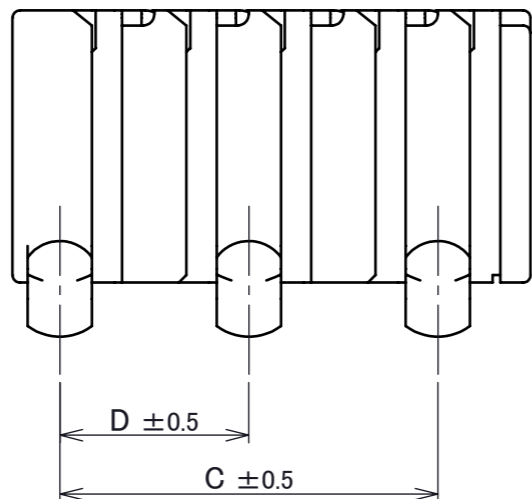

VARIATIONS	PARTS NO.	A	B	C	D
2P	V0125-91002-01	6.20	3.30	-	-
3P	V0125-91003-01	8.70	3.30	5.00	-
4P	V0125-91004-01	11.20	3.30	7.50	-
5P	V0125-91005-01	13.70	3.30	10.0	5.00
6P	V0125-91006-01	16.20	3.80	12.5	7.50

IARPB CONNECTOR 6P HOUSING
PARTS NO. V0125-91006-01

NO.	DESCRIPTION	MATERIAL	FINISH/COLOR/REMARKS		
ANGLE	±2°	6 OVER 30 MAX.	±0.3	PROJECTION	SERIES No. R1
6 MAX.	±0.2	30 OVER 120 MAX.	±0.5		
GENERAL TOLERANCE.	120 OVER	±0.5%	TITLE	SCALE	
			IARPB® CONNECTOR HOUSING	5:1	CUSTOMER COPY
				UNIT	
			DWG. No.	mm	I-PEX
			CV0125-9100N	SIZE SHEET	
				A3	REV.
				2/2	4