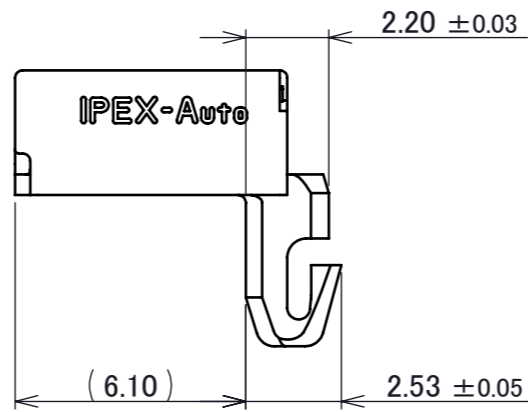

VARIATIONS	PARTS NO.	A	B	C	D
2P	V0125-91002-01	6.20	3.30	-	-
3P	V0125-91003-01	8.70	3.30	5.00	-
4P	V0125-91004-01	11.20	3.30	7.50	-
5P	V0125-91005-01	13.70	3.30	10.0	5.00
6P	V0125-91006-01	16.20	3.80	12.5	7.50

IARPB CONNECTOR 6P HOUSING
PARTS NO. V0125-91006-01

NO.	DESCRIPTION	MATERIAL	FINISH/COLOR/REMARKS		
ANGLE	±2°	6 OVER 30 MAX.	±0.3	PROJECTION	SERIES No. R1
6 MAX.	±0.2	30 OVER 120 MAX.	±0.5		
GENERAL TOLERANCE.	120 OVER	±0.5%	TITLE	SCALE	
			IARPB® CONNECTOR HOUSING	5:1	CUSTOMER COPY
				UNIT	
			DWG. No.	mm	I-PEX
			CV0125-9100N	SIZE SHEET	
				A3	REV.
				2/2	4